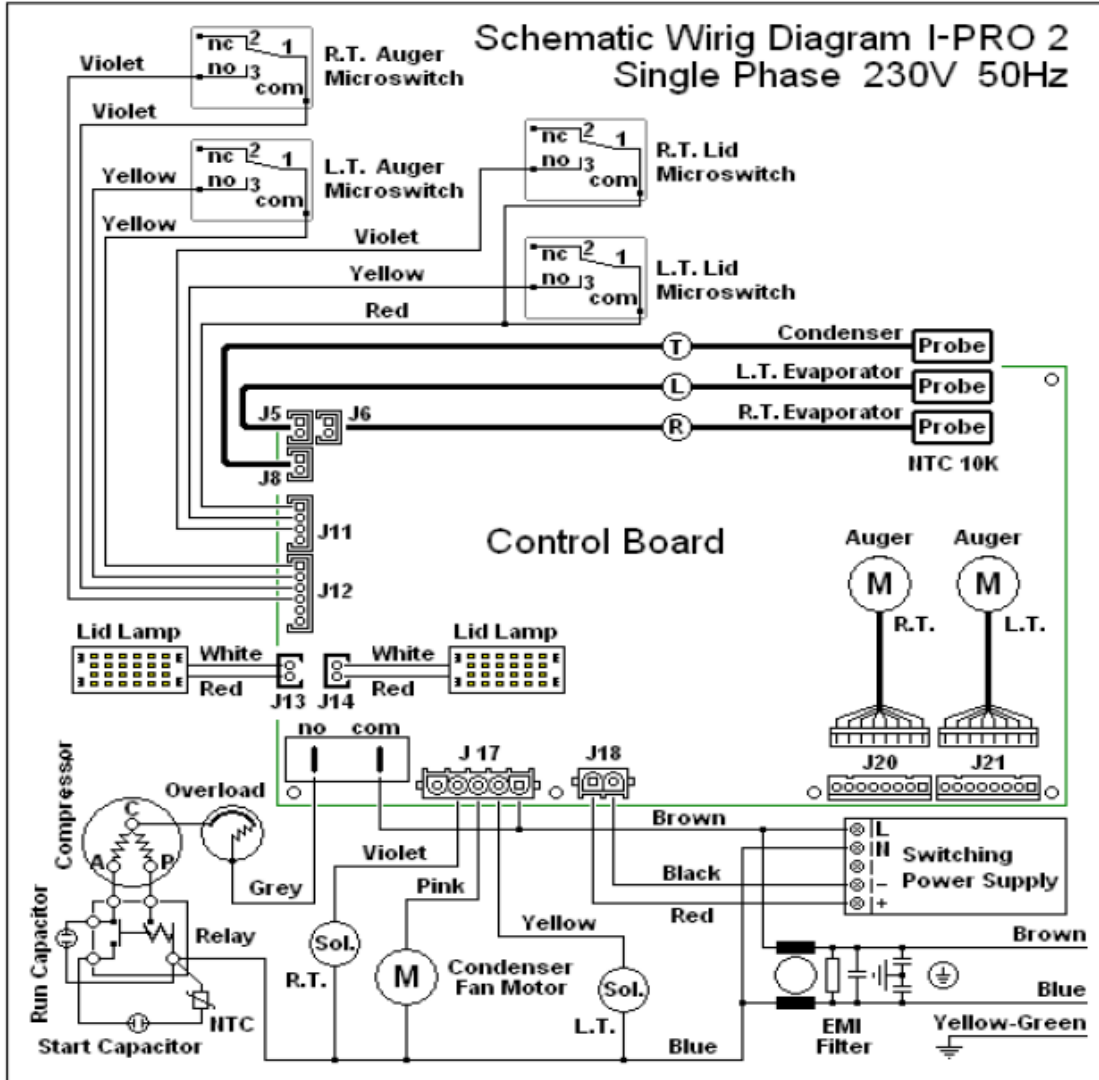

16. SCHEMA ELETTRICO -WIRING DIAGRAM

Schematic Wirig Diagram I-PRO 2 Single Phase 230V 50Hz

Schematic Wirig Diagram I-PRO 3 Single Phase 230V 50Hz