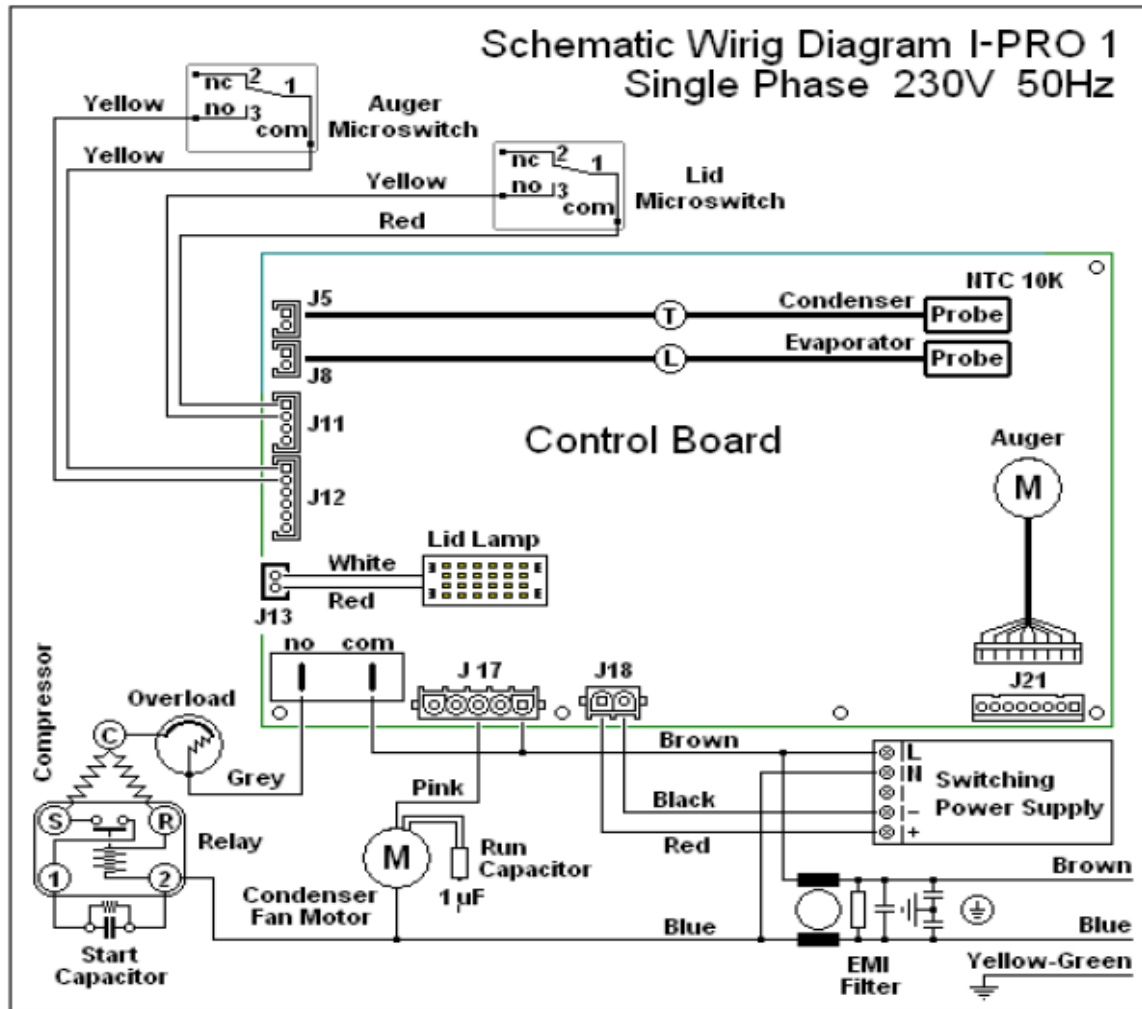

16. SCHEMA ELETTRICO -WIRING DIAGRAM

Schematic Wirig Diagram I-PRO 2 Single Phase 230V 50Hz

Schematic Wirig Diagram I-PRO 3 Single Phase 230V 50Hz